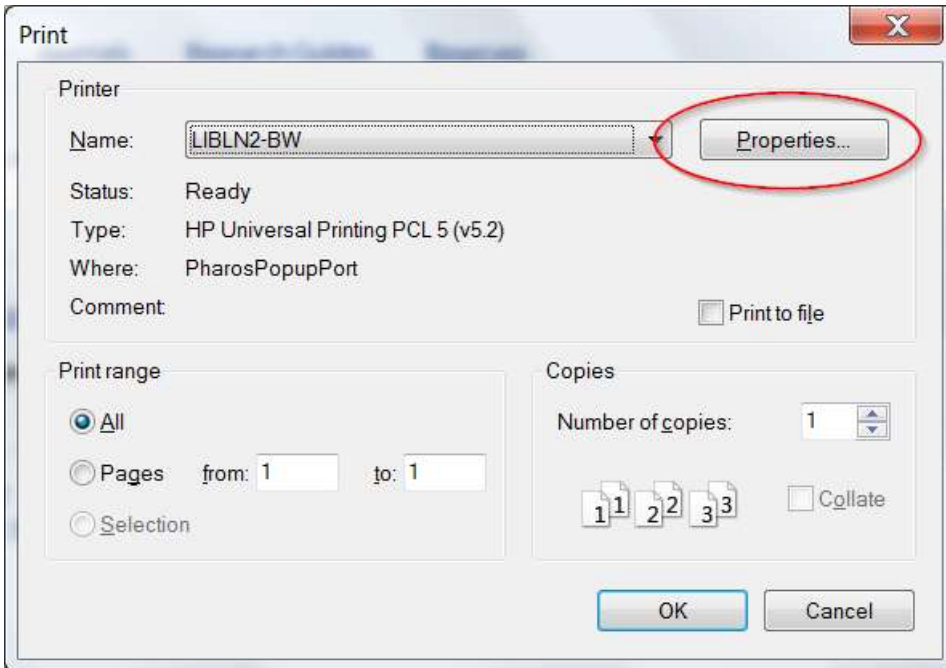

Instructions for printing single-sided pages:

FIREFOX:

Instructions for printing single-sided pages:

CHROME:

Print

Total: 5 sheets of paper

[Print](#) [Cancel](#)

Destination  LIBLN2-BW